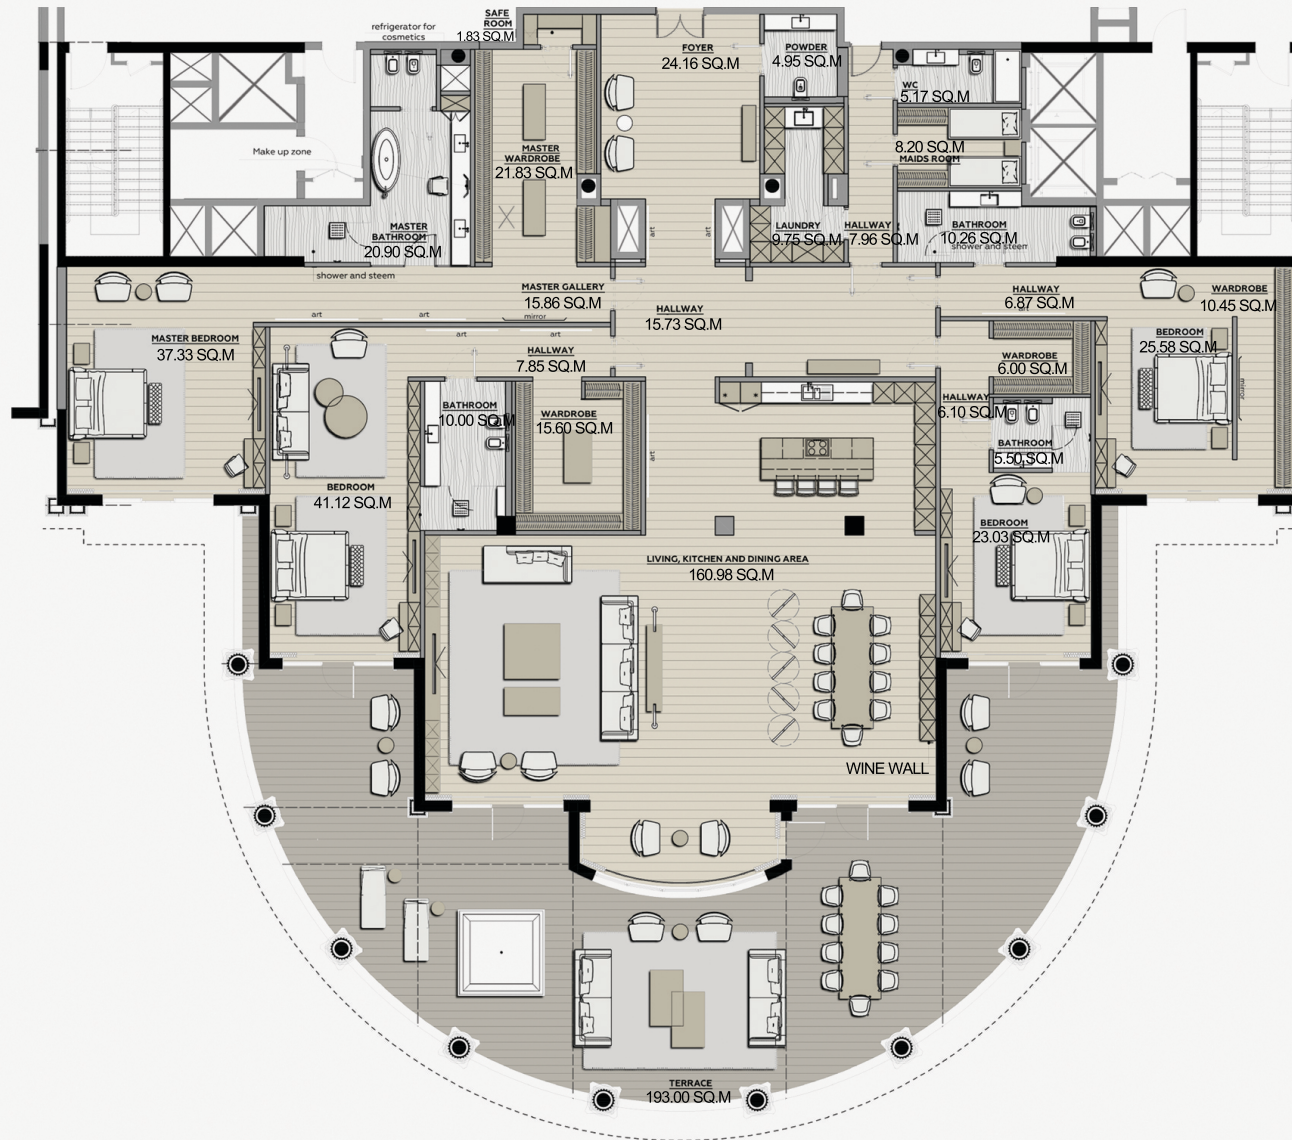

# RAFFLES RESIDENCES AND PENTHOUSES THE PALM DUBAI

**R8**

**EPG**  
HOTELS & RESORTS

| Fourth Floor - R8 (4BR) |            |             |
|-------------------------|------------|-------------|
| Internal Area           | 582        | 6265        |
| Terrace                 | 193        | 2077        |
| <b>Total</b>            | <b>775</b> | <b>8342</b> |