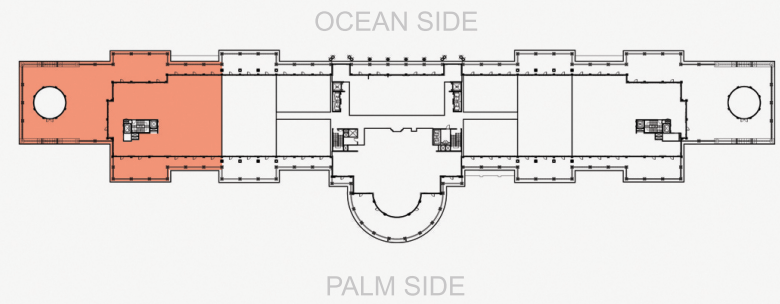

RAFFLES RESIDENCES AND PENTHOUSES THE PALM DUBAI

RIO

EPG
HOTELS & RESORTS

Fifth Floor - RIO (5BR)		
Internal Area	620	6674
Terrace	790	8505
Total	1410	15179

RAFFLES
RESIDENCES & PENTHOUSES
THE PALM DUBAI